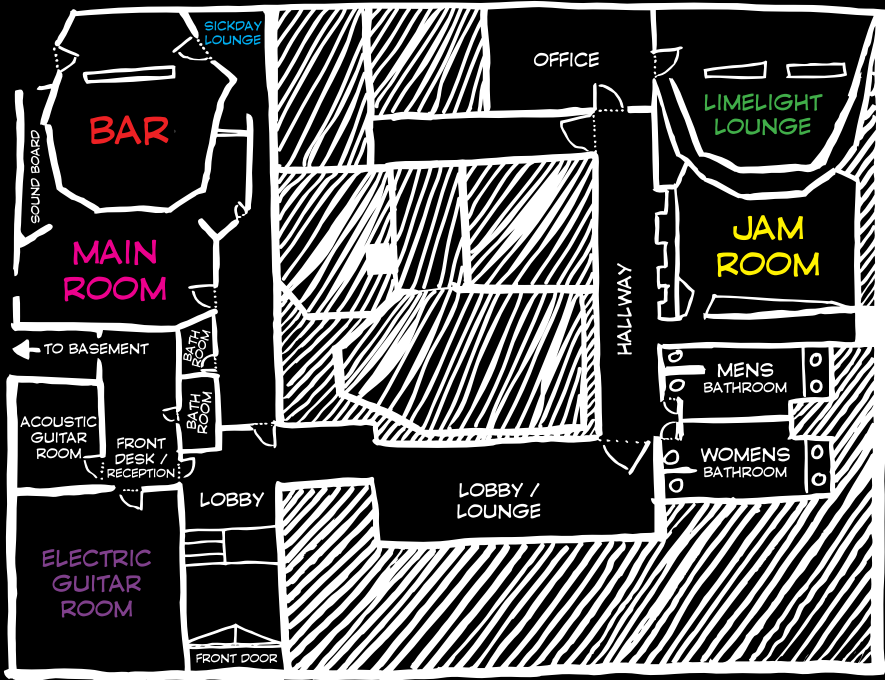

Be certain to explore all the nooks and crannies of this 12,000 sq. ft. facility that Gibson now calls home and experience a special virtue or vice in each studio.

Flip this card over for your roadmap to tonight's journey.

limelight

GOODSOULDIERS

soundwell.tv

FIRST FLOOR

**MAIN ROOM**

DJ - MASSIVEMUSIC  
 8:00 - IAN AXEL  
 9:00 - SPRING STANDARDS

**BAR**

GRAB YOUR VICE  
 OF CHOICE

**LIMELIGHT LOUNGE**

7:00 - TOO TALL  
 7:30 - SOUL MAFIA  
 8:15 - DANIELA COTTON  
 9:15 - GARY LUCAS  
 10:00 - OPEN JAM

**JAM ROOM** OPEN JAM -

JUMP IN, PICK UP YOUR INSTRUMENT OF CHOICE, START  
 A BAND AND BRING THE ROCK!