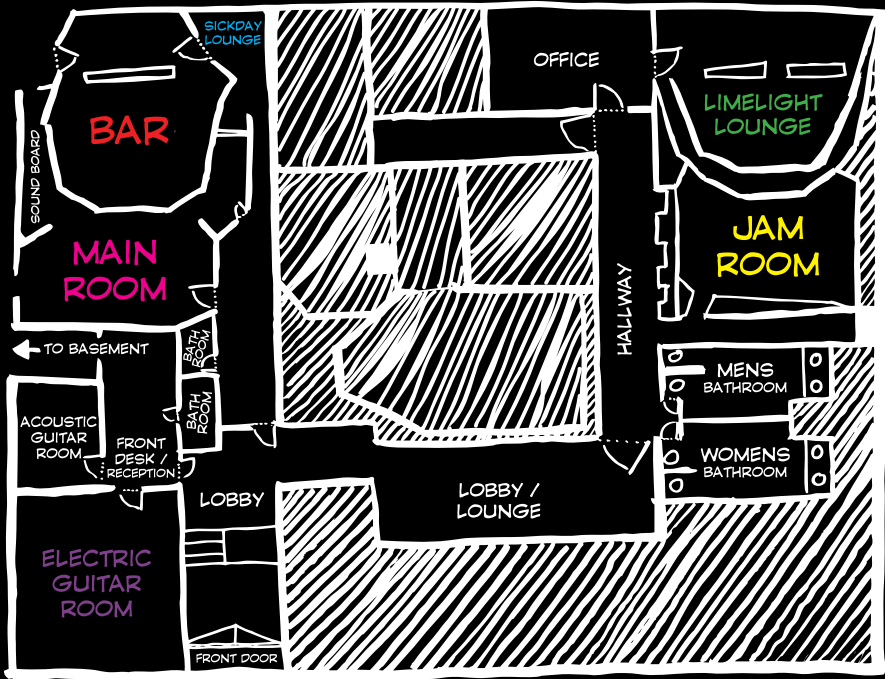

Be certain to explore all the nooks and crannies of this 12,000 sq. ft. facility that Gibson now calls home and experience a special virtue or vice in each studio.

Flip this card over for your roadmap to tonight's journey.

limelight

GOODSOULDIERS

soundwell.tv

FIRST FLOOR

**MAIN ROOM**

DJ - MASSIVEMUSIC  
 8:00 - IAN AXEL  
 9:00 - SPRING STANDARDS

**BAR**

GRAB YOUR VICE  
 OF CHOICE

**LIMELIGHT LOUNGE**

7:00 - TOO TALL  
 7:30 - SOUL MAFIA  
 8:15 - DANIELA COTTON  
 9:15 - GARY LUCAS  
 10:00 - OPEN JAM

**JAM ROOM** OPEN JAM -

JUMP IN, PICK UP YOUR INSTRUMENT OF CHOICE, START  
 A BAND AND BRING THE ROCK!